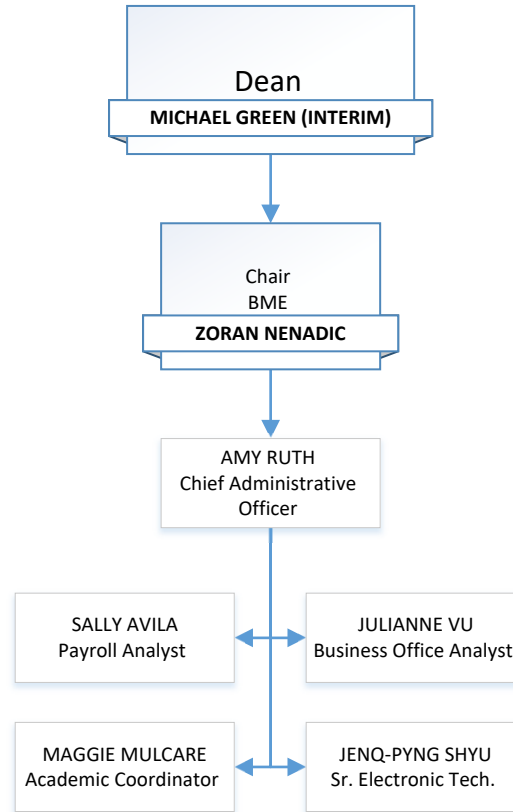

Last Update: 01/05/21

MILKA TITIN
Staff Research Assoc.
(Enrico Gratton)

RACHEL CINCO
Administrator (50%)
(Enrico Gratton)

ANN FAIN
Administrative Mgr
(Chris Hughes)

JERRY HU
Program Manager
(Kerry Athanasiou)