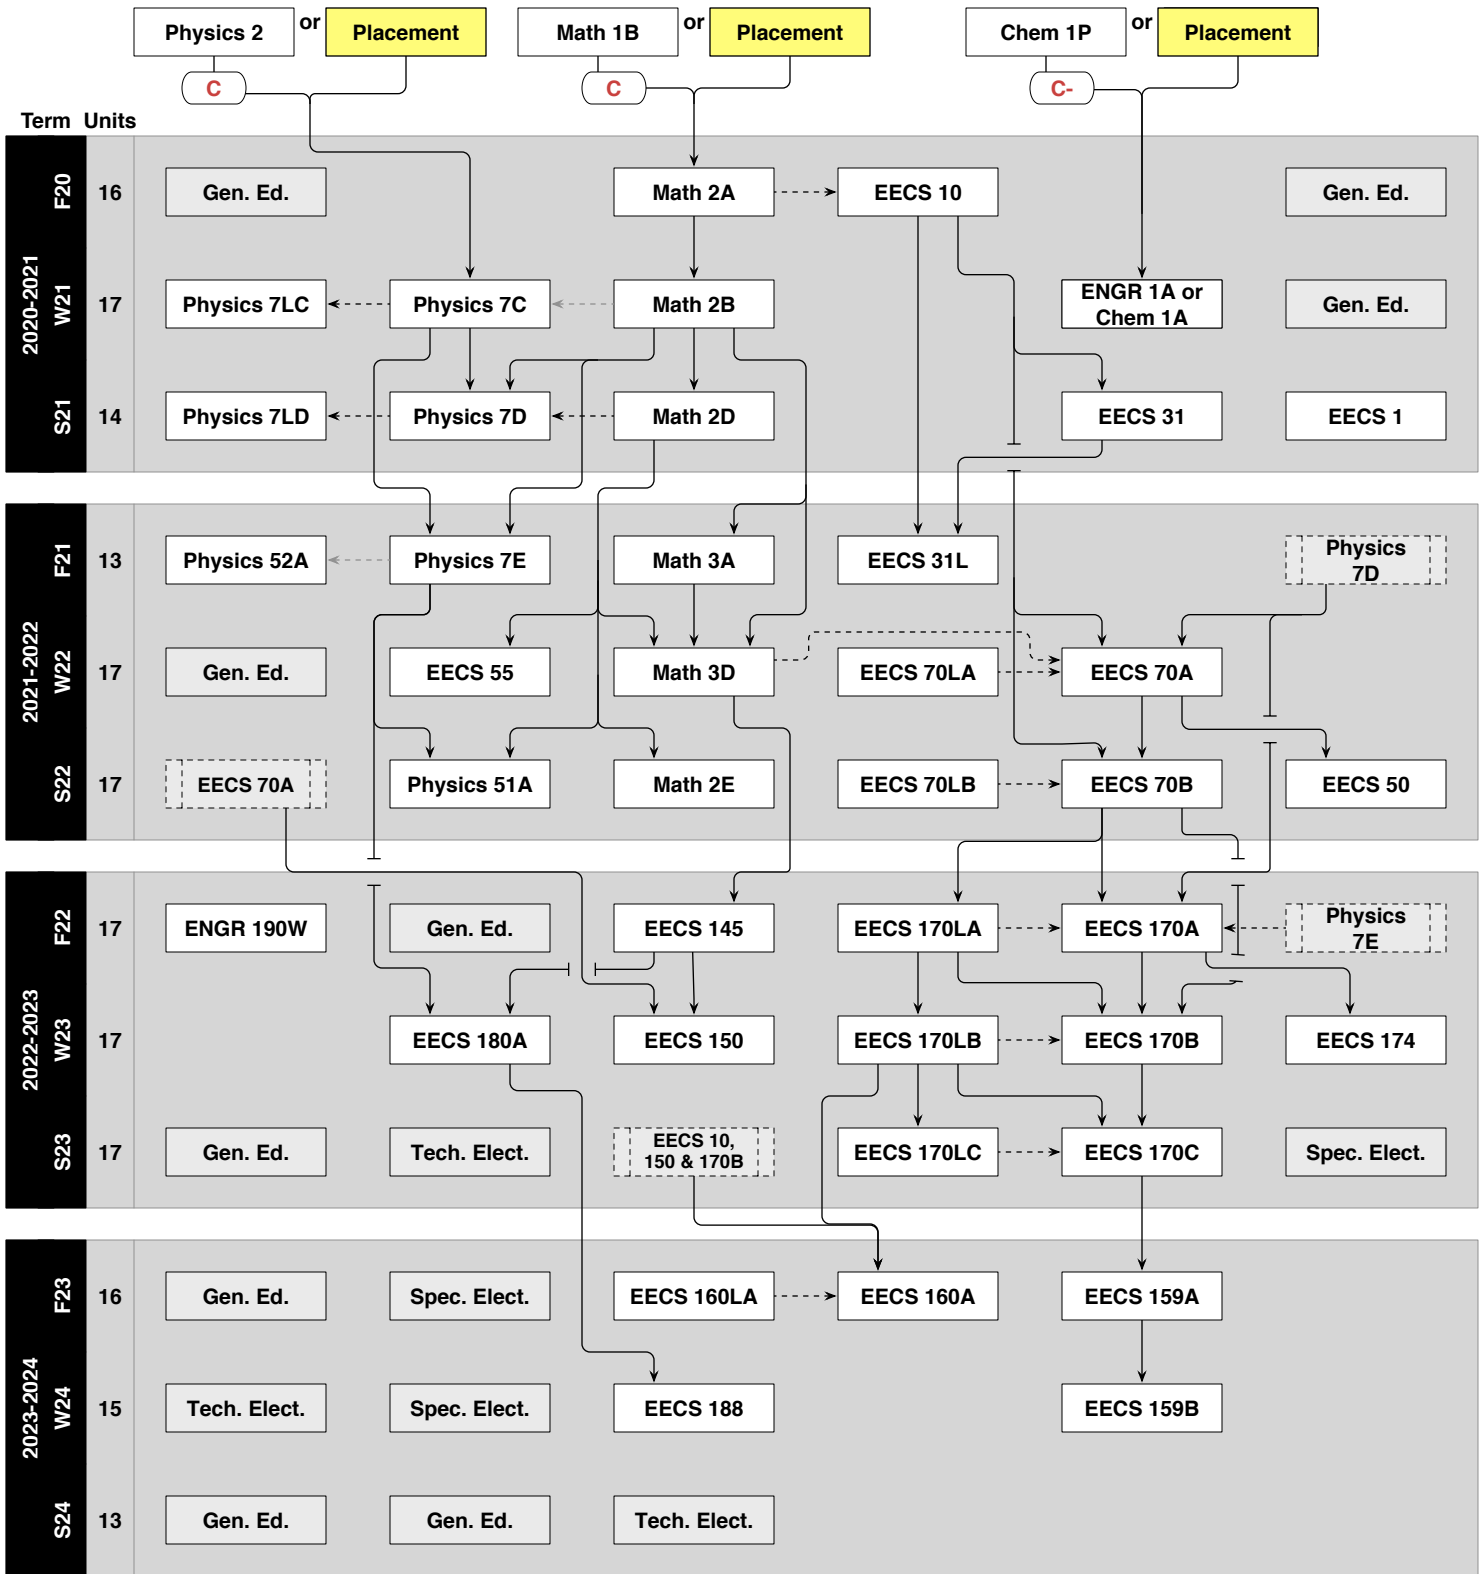

Electrical Engineering (Semiconductors and Optoelectronics)

Prerequisite Flowchart (2020-2021)

Course	Ref. to course elsewhere
→	Prerequisite
- - - - -	Corequisite
· · · · ·	Advisory Corequisite
C	Prerequisite requires a grade of C or better