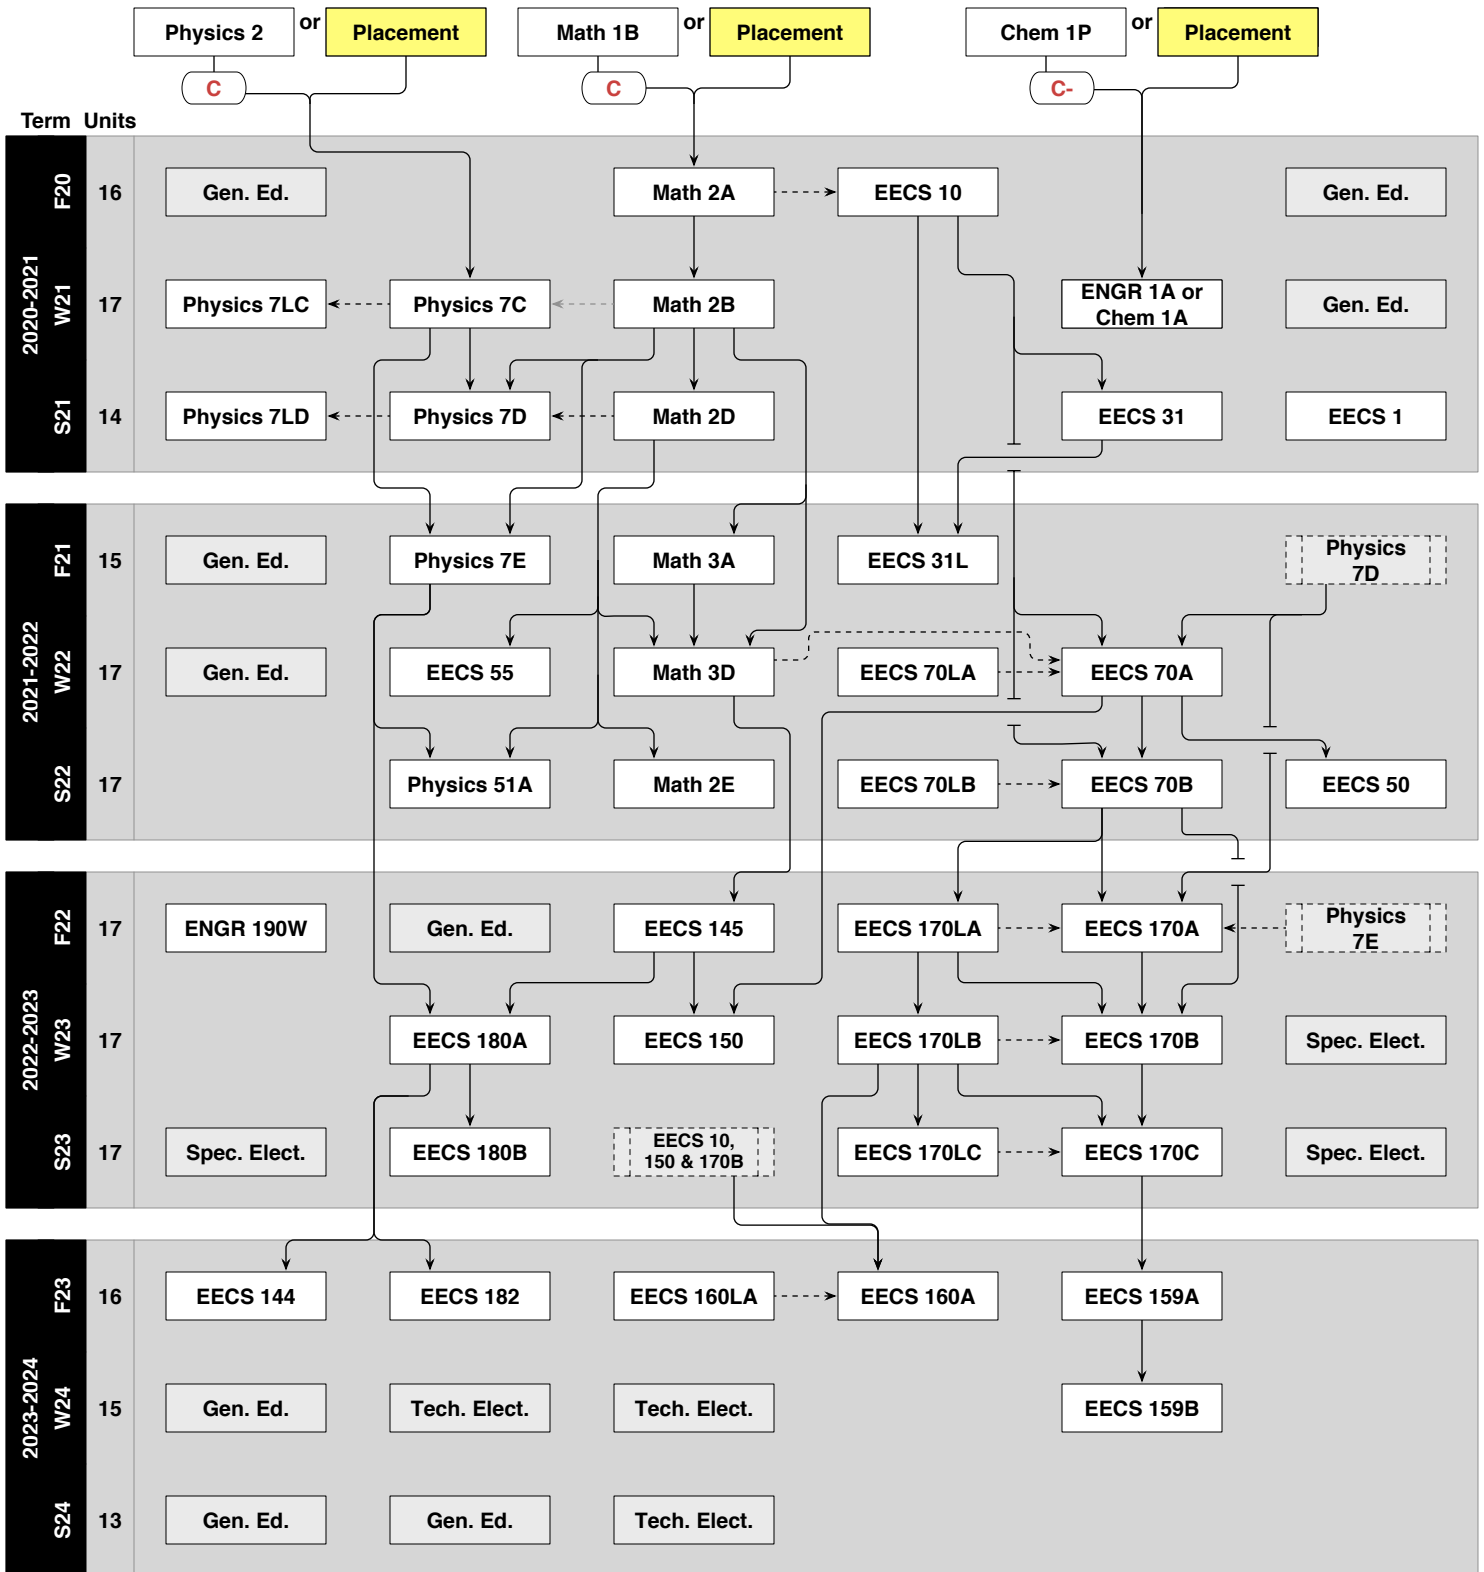

Electrical Engineering (RF, Antennas and Microwaves)

Prerequisite Flowchart (2020-2021)

Course	Ref. to course elsewhere
Prerequisite	Advisory Corequisite
Corequisite	
C	Prerequisite requires a grade of C or better