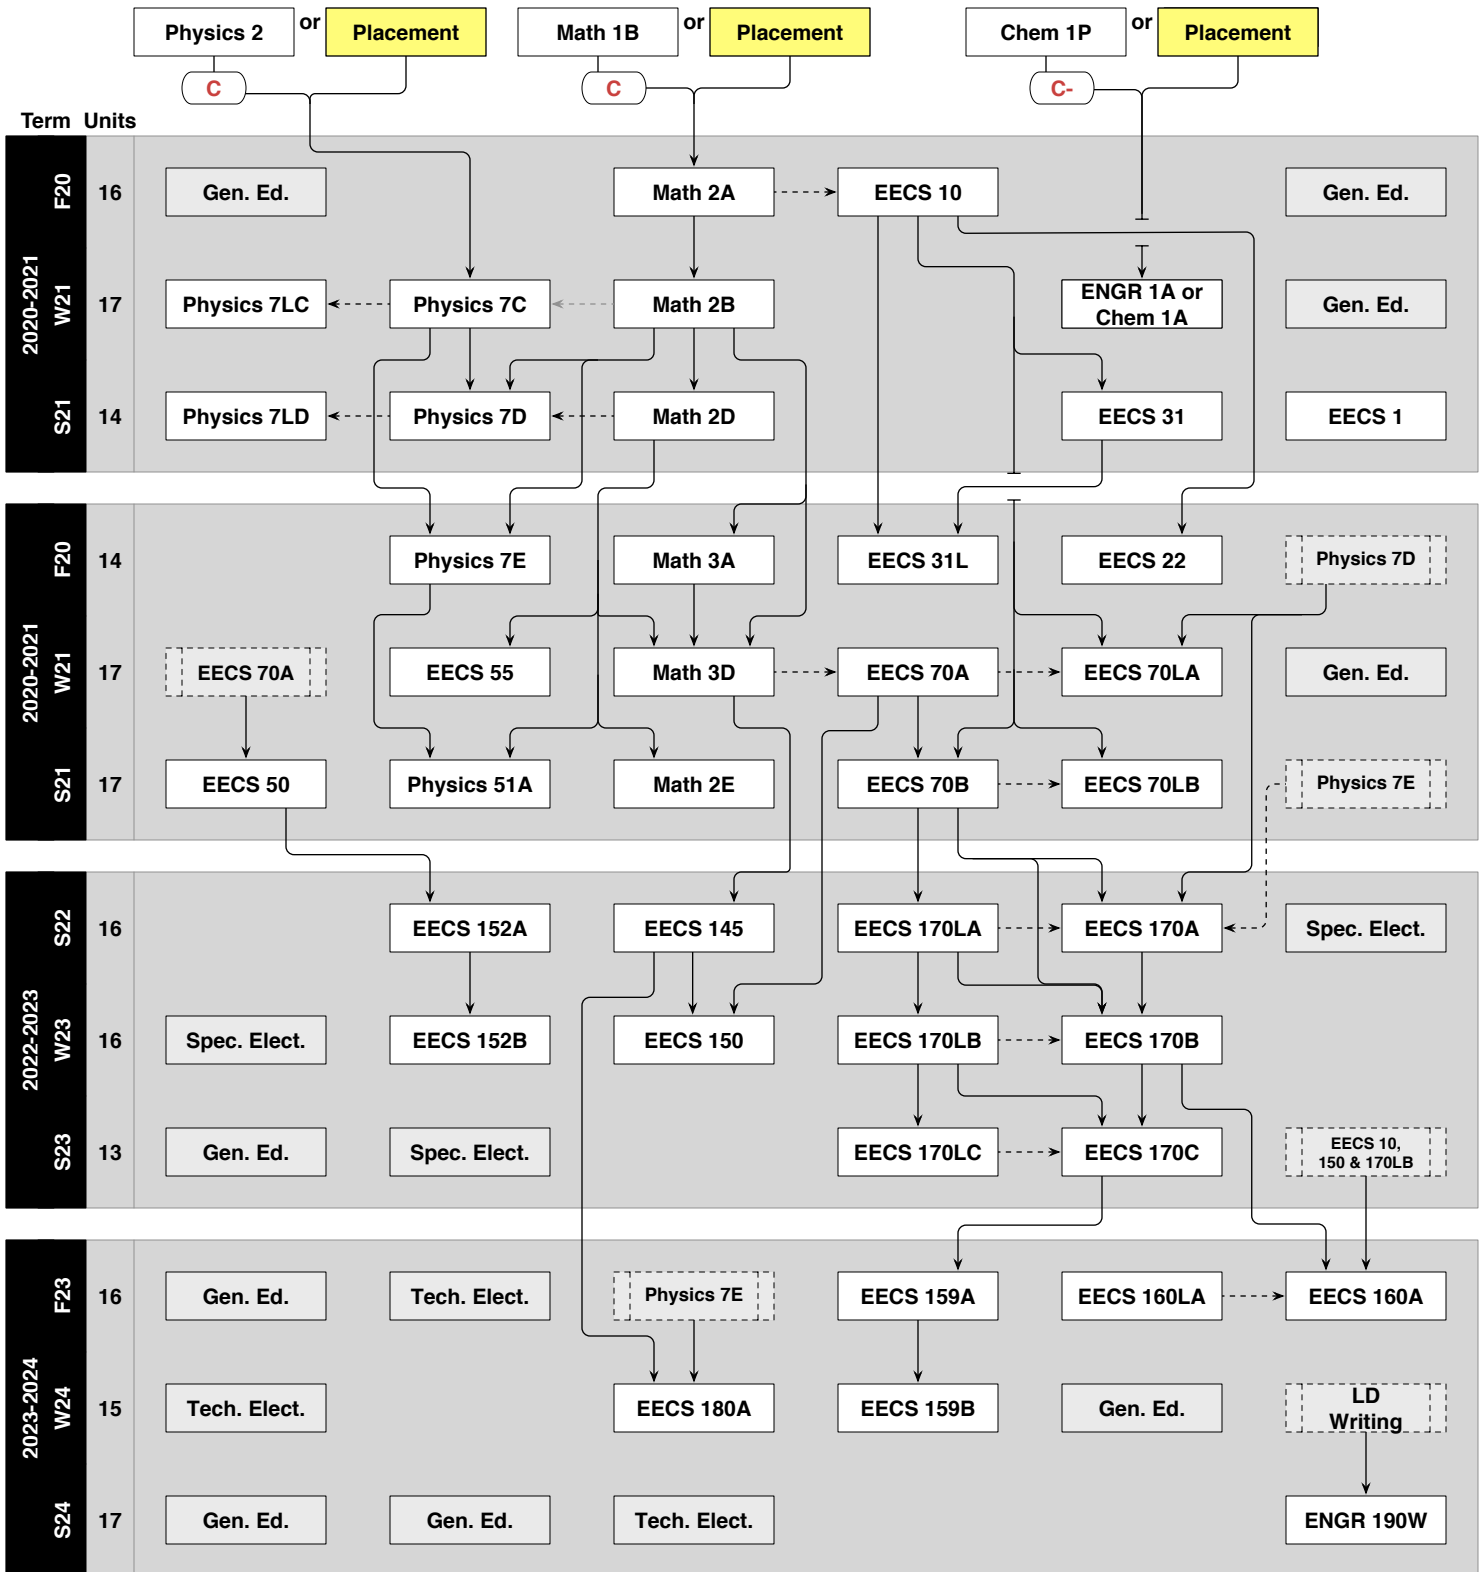

Electrical Engineering (Digital Signal Processing Specialization)

Prerequisite Flowchart (2020-2021)

Course	Ref. to course elsewhere
→ Prerequisite	← Advisory Corequisite
- - - Corequisite	
C Prerequisite requires a grade of C or better	