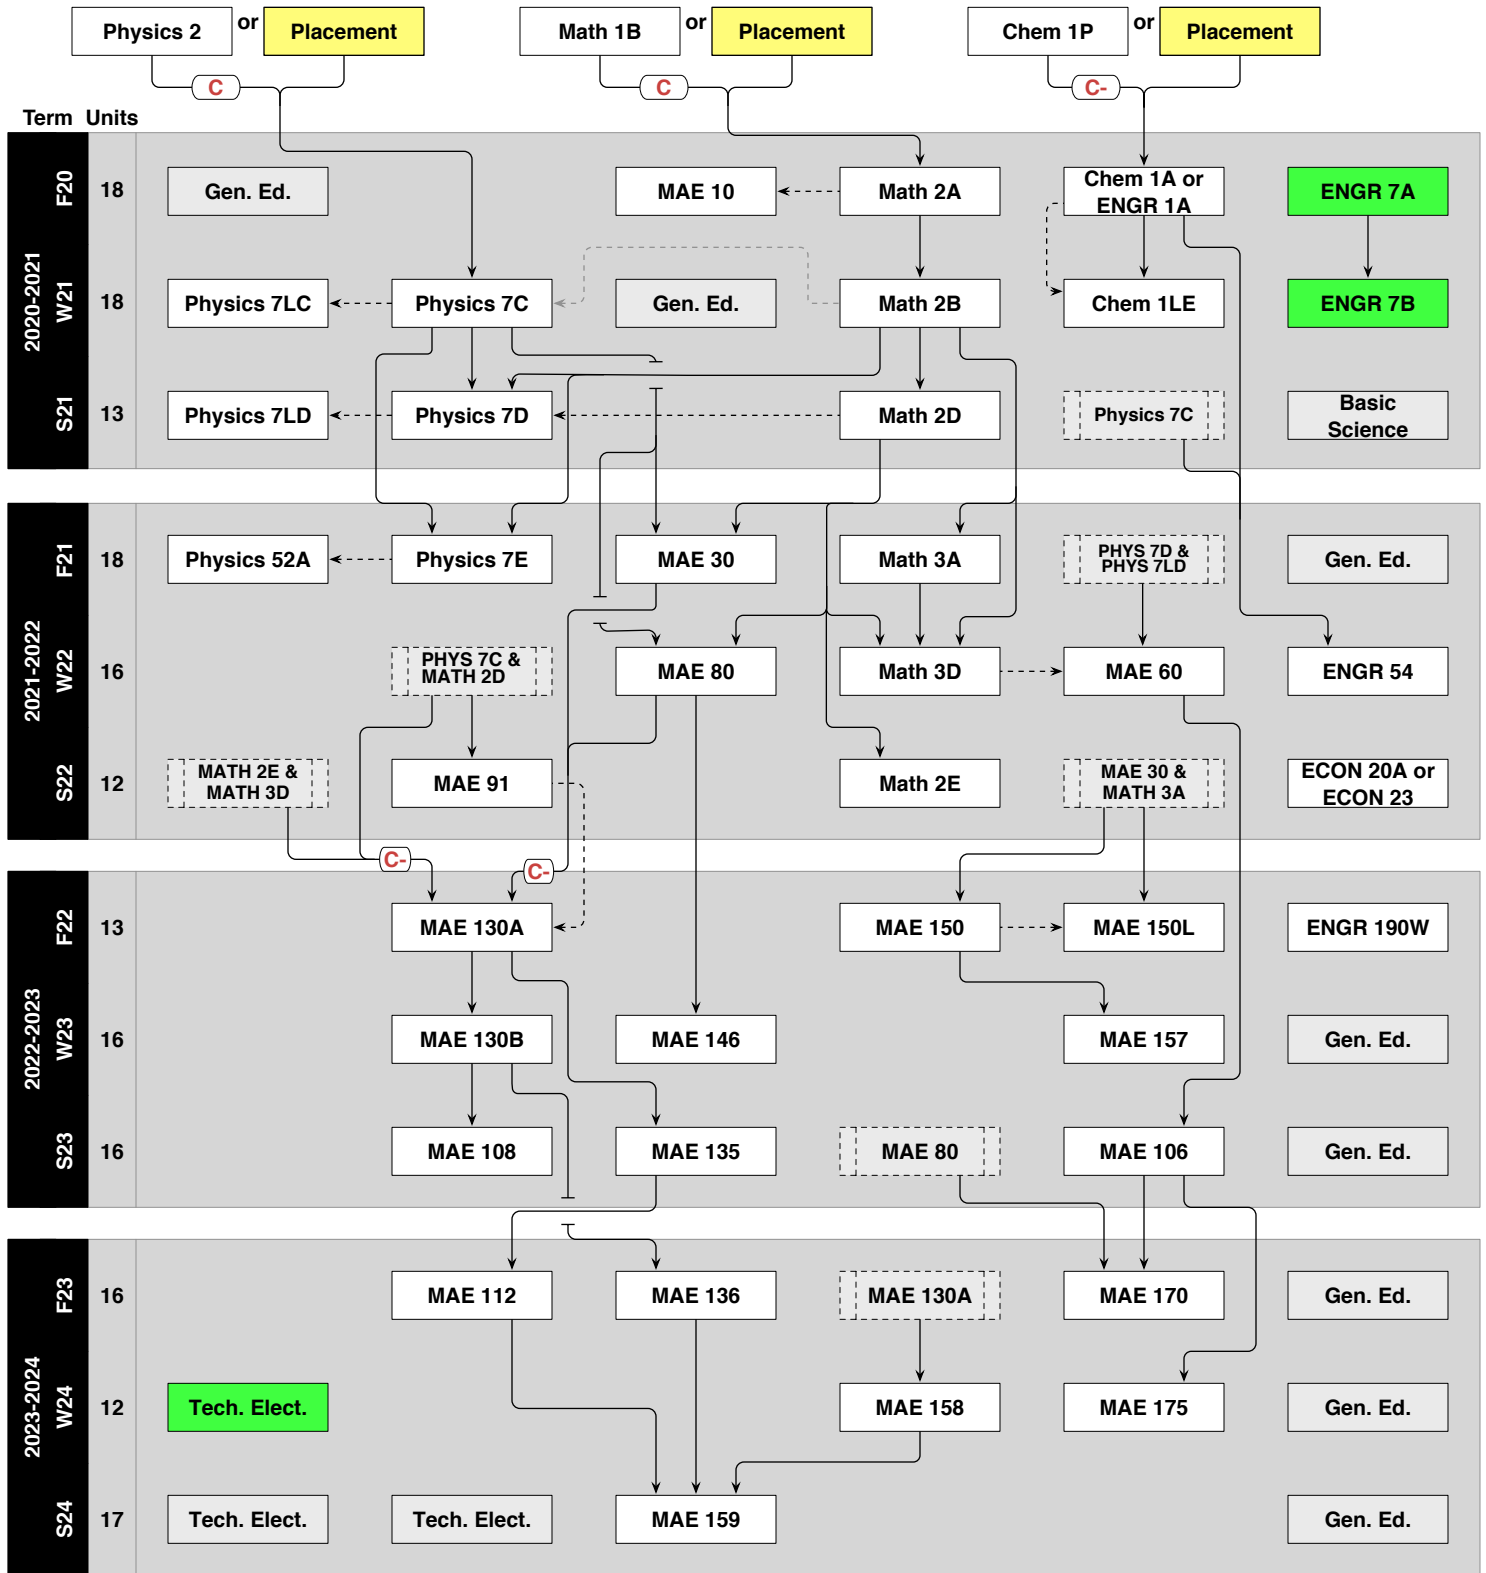

Aerospace Engineering

Prerequisite Flowchart (2020-2021)

ENGR 7A-ENGR 7B is a technical elective, available only to first year students in Fall and Winter quarters. Both ENGR 7A & ENGR 7B must be taken to count as a technical elective. If ENGR7A-ENGR7B is taken, this will replace one technical elective course in the senior year.

Course	Ref. to course elsewhere
	Prerequisite
	Corequisite
	Advisory Corequisite
	Prerequisite requires a grade of C or better