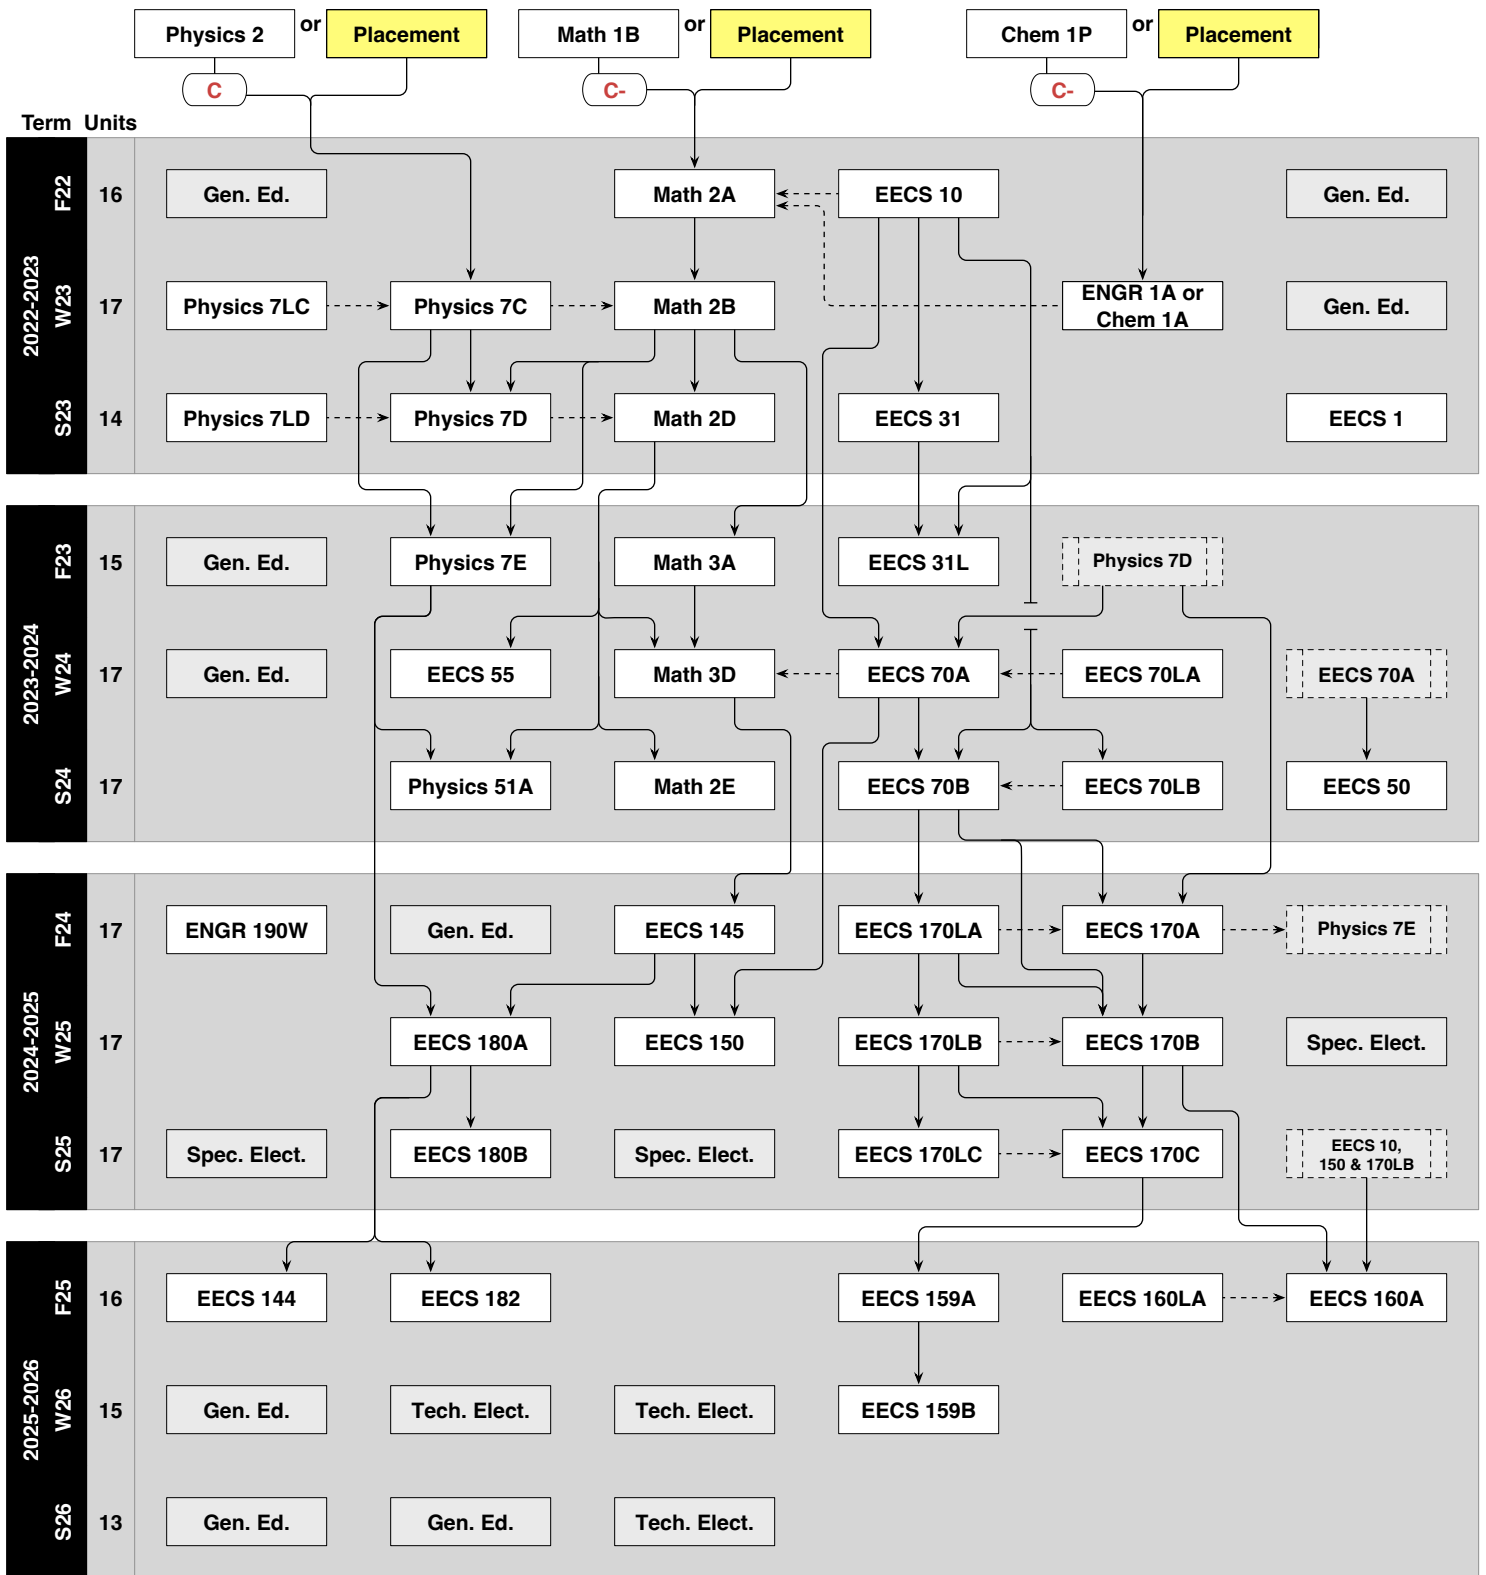

# Electrical Engineering (RF, Antennas and Microwaves)

Prerequisite Flowchart (2022-2023)

Course	Ref. to course elsewhere
→ Prerequisite	← Advisory Corequisite
- - - Corequisite	
C Prerequisite requires a grade of C or better	